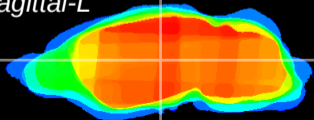

Coronal

Sagittal-R

Sagittal-L

ViBrism: CX16154
Horizontal

VPM/VPL