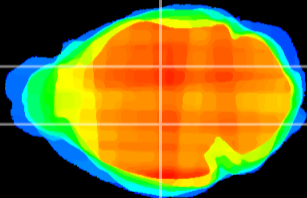

Coronal

Sagittal-R

Sagittal-L

ViBrism: CX16154
Horizontal

VPM/VPL