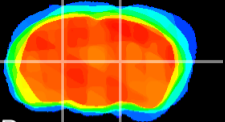

Coronal

Sagittal-R

Sagittal-L

ViBrism: CX16154
Horizontal

VPM/VPL