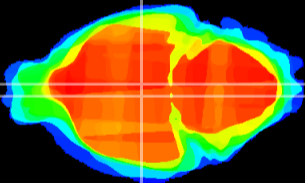

Coronal

Sagittal-R

Sagittal-L

ViBrism: CX16270
Horizontal

DM