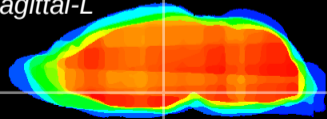

Coronal

Sagittal-R

Sagittal-L

ViBrism: CX16270
Horizontal

DM