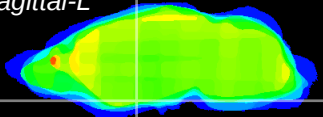

Coronal

Sagittal-R

Sagittal-L

ViBrism: CX16354
Horizontal

S0