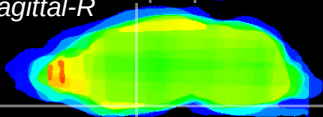

Coronal

Sagittal-R

Sagittal-L

ViBrism: CX16354
Horizontal

S0