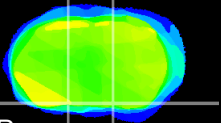

Coronal

Sagittal-R

Sagittal-L

ViBrism: CX16354
Horizontal

S0