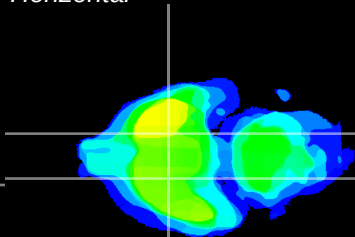

Coronal

Sagittal-R

Sagittal-L

ViBrism: CX16354
Horizontal

S0