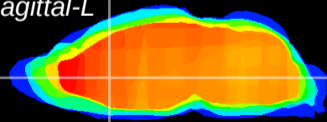

Coronal

Sagittal-R

Sagittal-L

ViBrisM: CX16381
Horizontal

LS