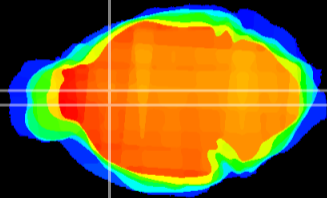

Coronal

Sagittal-R

Sagittal-L

ViBrisM: CX16381
Horizontal

LS