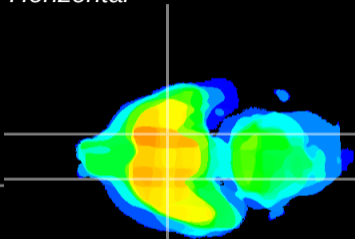

Coronal

Sagittal-R

Sagittal-L

ViBrism: CX16411
Horizontal

S0