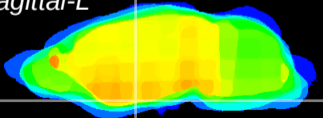

Coronal

Sagittal-R

Sagittal-L

ViBrism: CX16411
Horizontal

S0