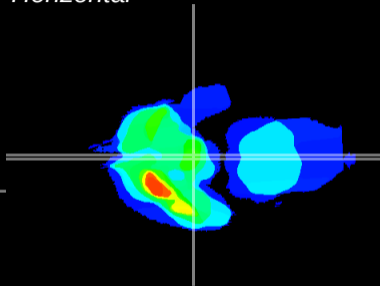

Coronal

Sagittal-R

Sagittal-L

ViBrism: CX16469
Horizontal

ME