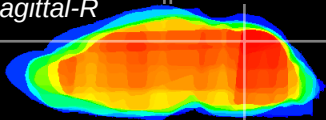

Coronal

Sagittal-R

Sagittal-L

ViBrism: CX16577
Horizontal

Cb vermis