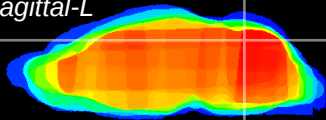

Coronal

Sagittal-R

Sagittal-L

ViBrism: CX16577
Horizontal

Cb vermis