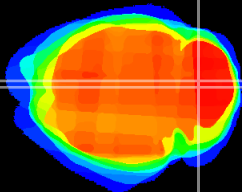

Coronal

Sagittal-R

Sagittal-L

ViBrism: CX16577
Horizontal

Cb vermis