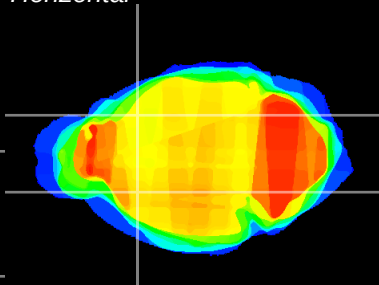

Coronal

Sagittal-R

Sagittal-L

ViBrism: CX16642
Horizontal

CPU lateral