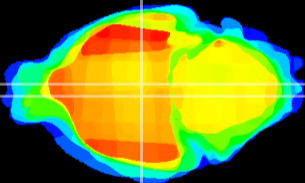

Coronal

Sagittal-R

Sagittal-L

ViBrism: CX16676
Horizontal

DM