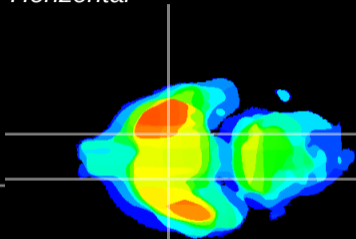

Coronal

Sagittal-R

Sagittal-L

ViBriSM: CX16855
Horizontal

S0