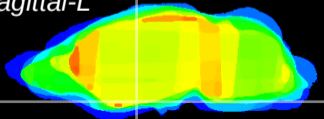

Coronal

Sagittal-R

Sagittal-L

ViBriSM: CX16855
Horizontal

S0