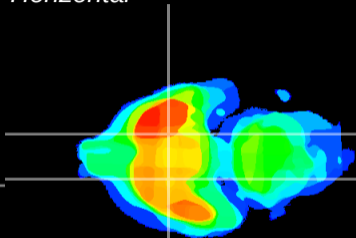

Coronal

Sagittal-R

Sagittal-L

ViBrism: CX16962
Horizontal

S0