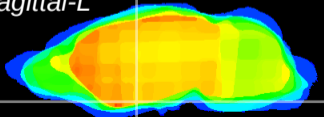

Coronal

Sagittal-R

Sagittal-L

ViBrism: CX16962
Horizontal

S0