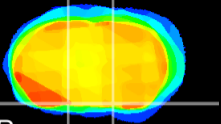

Coronal

Sagittal-R

Sagittal-L

ViBrism: CX16962
Horizontal

S0