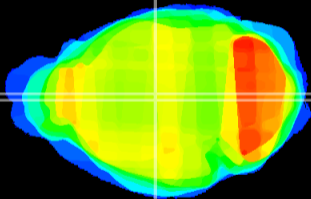

Coronal

Sagittal-R

Sagittal-L

ViBrism: CX17006
Horizontal

MD