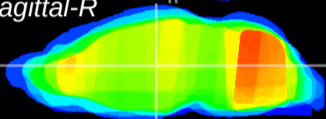

Coronal

Sagittal-R

Sagittal-L

ViBrism: CX17006
Horizontal

MD