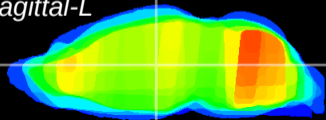

Coronal

Sagittal-R

Sagittal-L

ViBrism: CX17006
Horizontal

MD