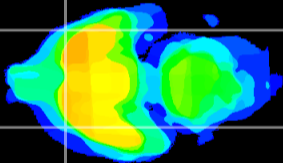

Coronal

Sagittal-R

Sagittal-L

ViBrism: CX17071
Horizontal

Pir