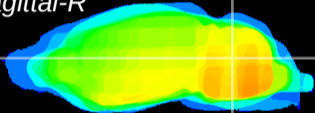

Coronal

Sagittal-R

Sagittal-L

ViBrism: CX17196
Horizontal

Cb nucleus