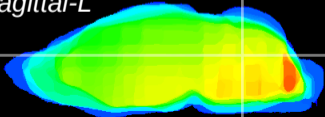

Coronal

Sagittal-R

Sagittal-L

ViBrism: CX17196
Horizontal

Cb nucleus