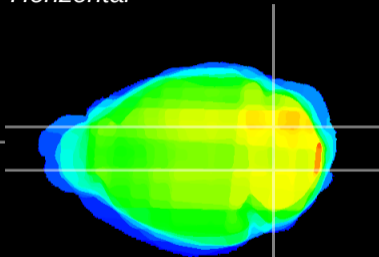

Coronal

Sagittal-R

Sagittal-L

ViBrism: CX17196
Horizontal

Cb nucleus