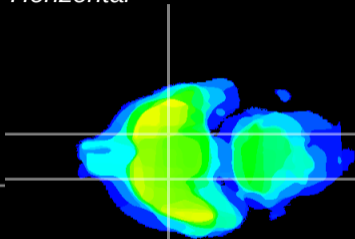

Coronal

Sagittal-R

Sagittal-L

ViBriSM: CX17230
Horizontal

S0