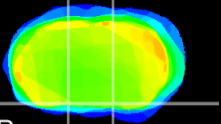

Coronal

Sagittal-R

Sagittal-L

ViBriSM: CX17230
Horizontal

S0