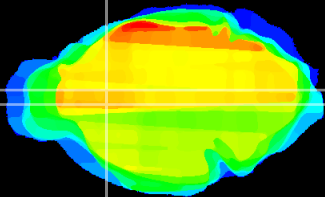

Coronal

Sagittal-R

Sagittal-L

ViBrism: CX17275
Horizontal

LS