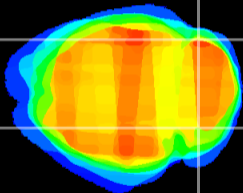

Coronal

Sagittal-R

Sagittal-L

ViBrism: CX17292
Horizontal

Cb lobe