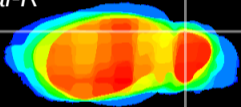

Coronal

Sagittal-R

Sagittal-L

ViBrism: CX17292
Horizontal

Cb lobe