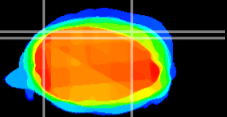

Coronal

Sagittal-R

Sagittal-L

ViBrism: CX17292
Horizontal

Cb lobe