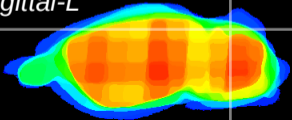

Coronal

Sagittal-R

Sagittal-L

ViBrism: CX17292
Horizontal

Cb lobe