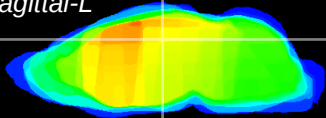

Coronal

Sagittal-R

Sagittal-L

ViBrism: CX17306
Horizontal

DG