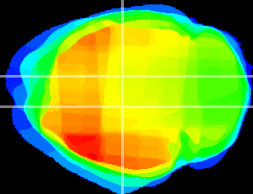

Coronal

Sagittal-R

Sagittal-L

ViBrism: CX17306
Horizontal

DG