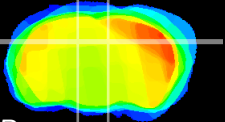

Coronal

Sagittal-R

Sagittal-L

ViBrism: CX17306
Horizontal

DG