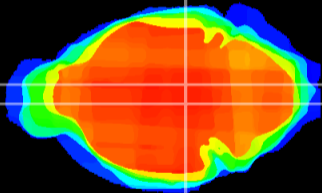

Coronal

Sagittal-R

Sagittal-L

ViBrism: CX17318
Horizontal

VTA