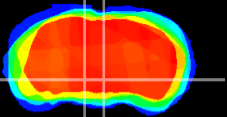

Coronal

Sagittal-R

Sagittal-L

ViBrism: CX17318
Horizontal

VTA