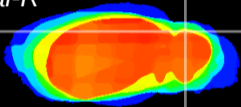

Coronal

Sagittal-R

Sagittal-L

ViBrism: CX17357
Horizontal

Cb lobe