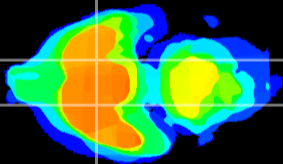

Coronal

Sagittal-R

Sagittal-L

ViBrism: CX17422
Horizontal

S0