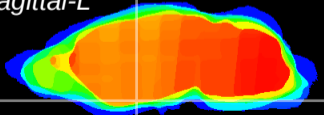

Coronal

Sagittal-R

Sagittal-L

ViBrism: CX17422
Horizontal

S0