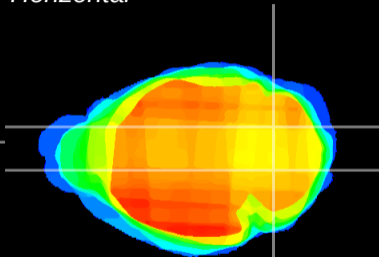

Coronal

Sagittal-R

Sagittal-L

ViBrism: CX17476
Horizontal

Cb nucleus