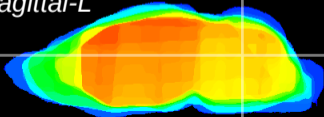

Coronal

Sagittal-R

Sagittal-L

ViBrism: CX17476
Horizontal

Cb nucleus