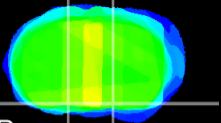

Coronal

Sagittal-R

Sagittal-L

ViBrism: CX17571
Horizontal

S0