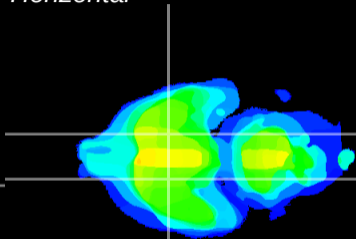

Coronal

Sagittal-R

Sagittal-L

ViBrism: CX17571
Horizontal

S0