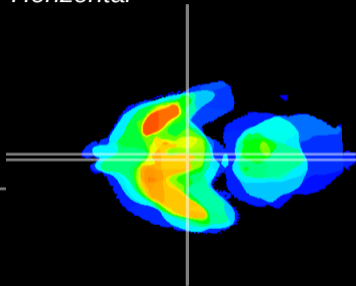

Coronal

Sagittal-R

Sagittal-L

ViBrism: CX17645
Horizontal

Arc