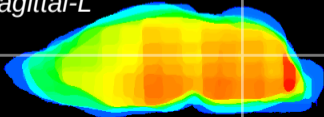

Coronal

Sagittal-R

Sagittal-L

ViBrism: CX17762  
Horizontal

Cb nucleus