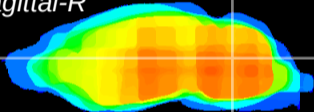

Coronal

Sagittal-R

Sagittal-L

ViBrism: CX17762  
Horizontal

Cb nucleus