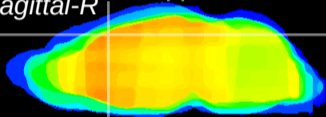

Coronal

Sagittal-R

Sagittal-L

ViBriSM: CX17854  
Horizontal

Cx motor