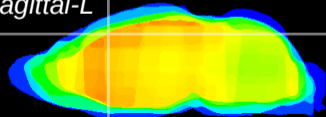

Coronal

Sagittal-R

Sagittal-L

ViBriSM: CX17854  
Horizontal

Cx motor