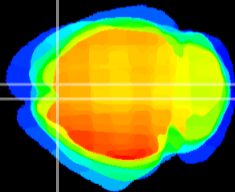

Coronal

Sagittal-R

Sagittal-L

ViBriSM: CX17854  
Horizontal

Cx motor