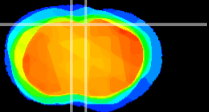

Coronal

Sagittal-R

Sagittal-L

ViBriSM: CX17854  
Horizontal

Cx motor