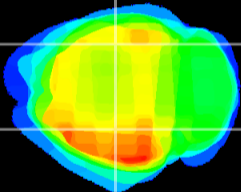

Coronal

Sagittal-R

Sagittal-L

ViBrism: CX17867
Horizontal

CA2/CA3