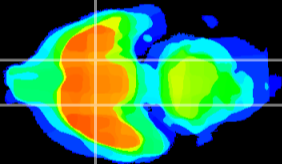

Coronal

Sagittal-R

Sagittal-L

ViBrism: CX17873
Horizontal

S0