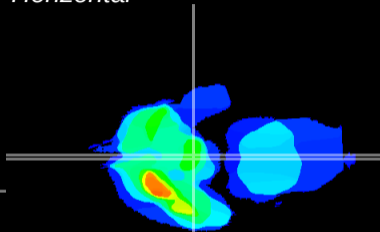

Coronal

Sagittal-R

Sagittal-L

ViBrism: CX17917
Horizontal

ME