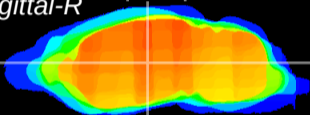

Coronal

Sagittal-R

Sagittal-L

ViBrism: CX17967
Horizontal

VPM/VPL