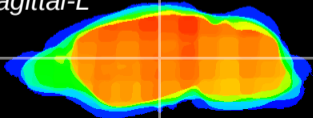

Coronal

Sagittal-R

Sagittal-L

ViBrism: CX17967
Horizontal

VPM/VPL