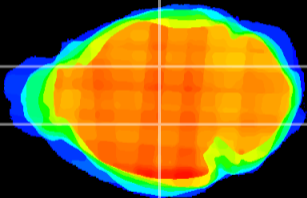

Coronal

Sagittal-R

Sagittal-L

ViBrism: CX17967
Horizontal

VPM/VPL