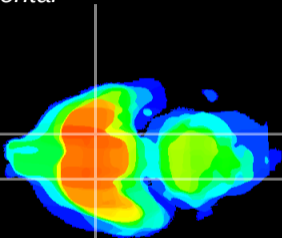

Coronal

Sagittal-R

Sagittal-L

ViBrism: CX17972  
Horizontal

S0