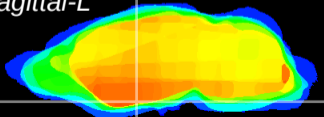

Coronal

Sagittal-R

Sagittal-L

ViBrism: CX17972  
Horizontal

S0