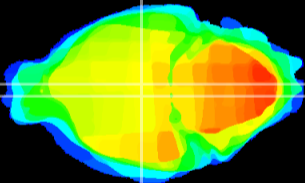

Coronal

Sagittal-R

Sagittal-L

ViBrism: CX17991
Horizontal

DM