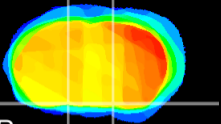

Coronal

Sagittal-R

Sagittal-L

ViBrism: CX18021
Horizontal

S0