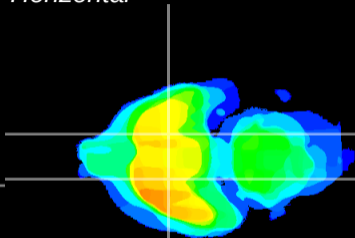

Coronal

Sagittal-R

Sagittal-L

ViBrism: CX18021
Horizontal

S0