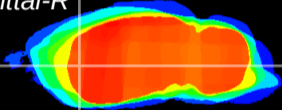

Coronal

Sagittal-R

Sagittal-L

ViBriSM: CX18045
Horizontal

CPU lateral