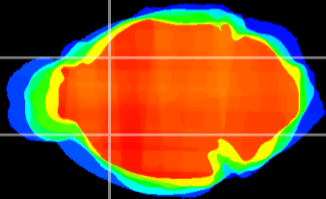

Coronal

Sagittal-R

Sagittal-L

ViBriSM: CX18045
Horizontal

CPU lateral