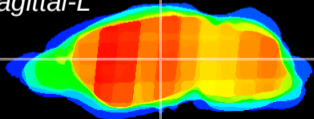

Coronal

Sagittal-R

Sagittal-L

ViBrism: CX18058
Horizontal

VPM/VPL