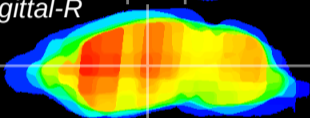

Coronal

Sagittal-R

Sagittal-L

ViBrism: CX18058
Horizontal

VPM/VPL