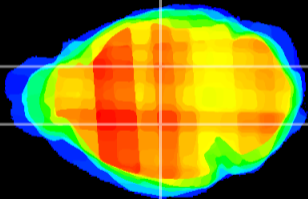

Coronal

Sagittal-R

Sagittal-L

ViBrism: CX18058
Horizontal

VPM/VPL