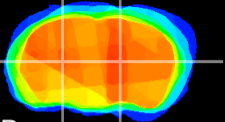

Coronal

Sagittal-R

Sagittal-L

ViBrism: CX18058
Horizontal

VPM/VPL