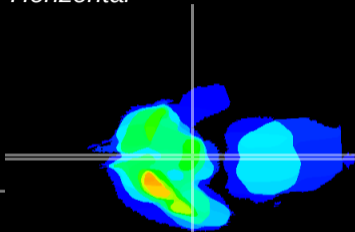

Coronal

Sagittal-R

Sagittal-L

ViBrism: CX18087
Horizontal

ME