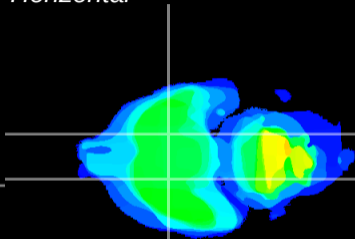

Coronal

Sagittal-R

Sagittal-L

ViBrism: CX18097
Horizontal

S0