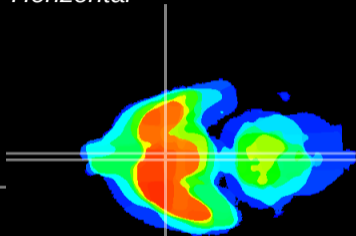

Coronal

Sagittal-R

Sagittal-L

ViBriSm: CX18153
Horizontal

SCN