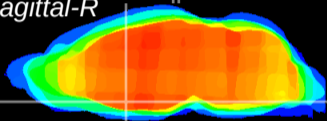

Coronal

Sagittal-R

Sagittal-L

ViBrism: CX18177
Horizontal

MPA