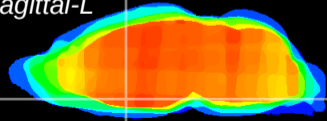

Coronal

Sagittal-R

Sagittal-L

ViBrism: CX18177
Horizontal

MPA