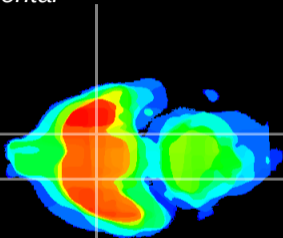

Coronal

Sagittal-R

Sagittal-L

ViBrism: CX18204
Horizontal

S0