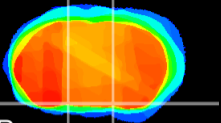

Coronal

Sagittal-R

Sagittal-L

ViBrism: CX18204
Horizontal

S0