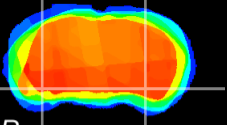

Coronal

Sagittal-R

Sagittal-L

ViBrisM: CX18360
Horizontal

ventral S