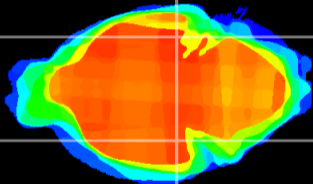

Coronal

Sagittal-R

Sagittal-L

ViBrisM: CX18360
Horizontal

ventral S