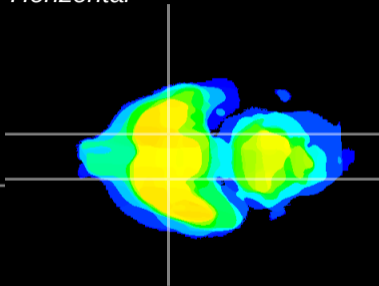

Coronal

Sagittal-R

Sagittal-L

ViBrism: CX18382  
Horizontal

S0