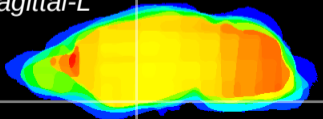

Coronal

Sagittal-R

Sagittal-L

ViBrism: CX18382  
Horizontal

S0