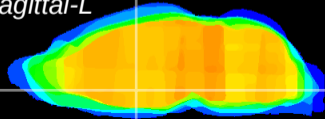

Coronal

Sagittal-R

Sagittal-L

ViBriSm: CX18501
Horizontal

Pa