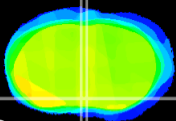

Coronal

Sagittal-R

Sagittal-L

ViBrism: CX18572
Horizontal

MPA