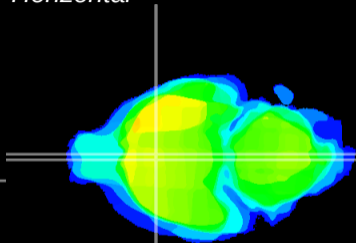

Coronal

Sagittal-R

Sagittal-L

ViBrism: CX18572
Horizontal

MPA