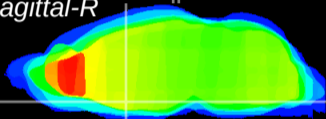

Coronal

Sagittal-R

Sagittal-L

ViBrism: CX18572
Horizontal

MPA