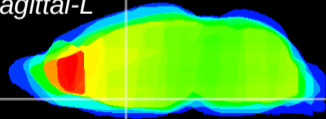

Coronal

Sagittal-R

Sagittal-L

ViBrism: CX18572
Horizontal

MPA