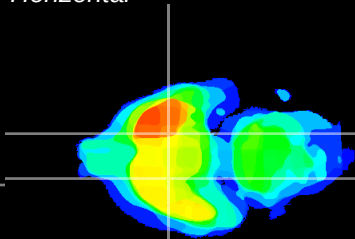

Coronal

Sagittal-R

Sagittal-L

ViBriSM: CX18602
Horizontal

S0