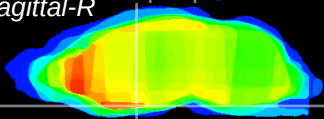

Coronal

Sagittal-R

Sagittal-L

ViBriSM: CX18602
Horizontal

S0