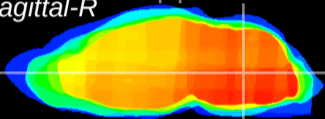

Coronal

Sagittal-R

Sagittal-L

ViBrism: CX18772
Horizontal

MVe