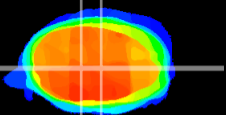

Coronal

Sagittal-R

Sagittal-L

ViBrism: CX18772
Horizontal

MVe