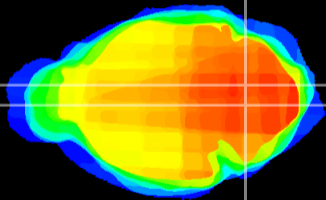

Coronal

Sagittal-R

Sagittal-L

ViBrism: CX18772
Horizontal

MVe