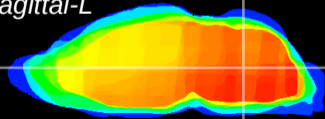

Coronal

Sagittal-R

Sagittal-L

ViBrism: CX18772
Horizontal

MVe