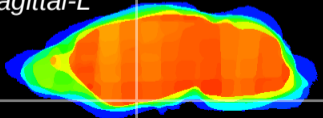

Coronal

Sagittal-R

Sagittal-L

ViBrism: CX18901
Horizontal

S0