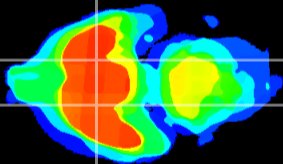

Coronal

Sagittal-R

Sagittal-L

ViBrism: CX18901
Horizontal

S0