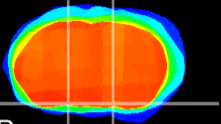

Coronal

Sagittal-R

Sagittal-L

ViBrism: CX18901
Horizontal

S0