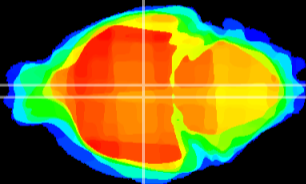

Coronal

Sagittal-R

Sagittal-L

ViBrism: CX18928
Horizontal

DM