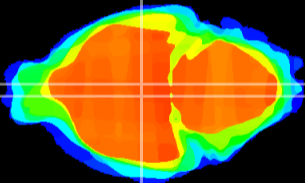

Coronal

Sagittal-R

Sagittal-L

ViBrism: CX18994
Horizontal

DM