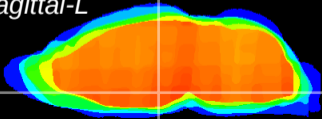

Coronal

Sagittal-R

Sagittal-L

ViBrism: CX18994
Horizontal

DM