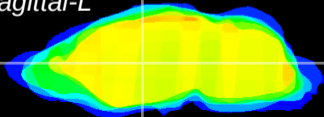

Coronal

Sagittal-R

Sagittal-L

ViBriSM: CX19176
Horizontal

VA/VL