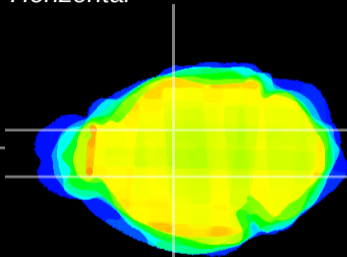

Coronal

Sagittal-R

Sagittal-L

ViBriSM: CX19176
Horizontal

VA/VL